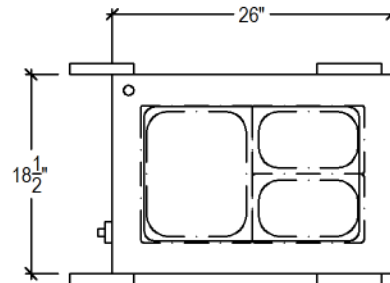

GENERAL SPECIFICATIONS:

- 18 Gauge #304 Stainless Steel Constructed
- Bi-Fold Lid
- Lift Off Lid
- 30" Umbrella

OPTIONS:

- Custom Graphics

EQUIPMENT:

AWNING TYPES:

- The Arch

- The Barrel