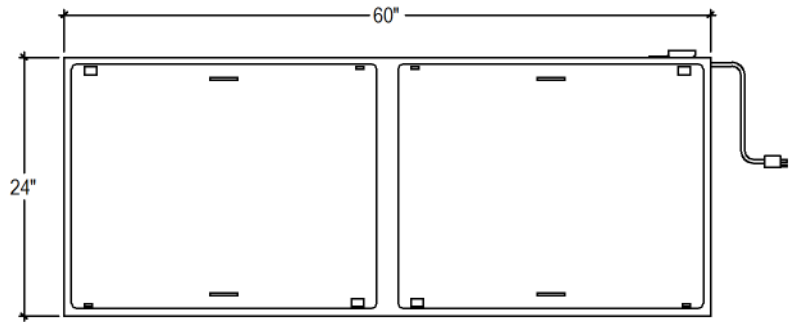

GENERAL SPECIFICATIONS:

- 18 Gauge Stainless Steel Constructed
- Black Glass Ceramic Surface
- Powder Coated Finish
- Portable Unit (Optional Drop-in)

OPTIONAL FRAME FINISH:

- Brushed Stainless Steel

AWNING TYPES:

■ The Arch

■ The Barrel

■ The A-Frame

■ The Halo

■ The Square